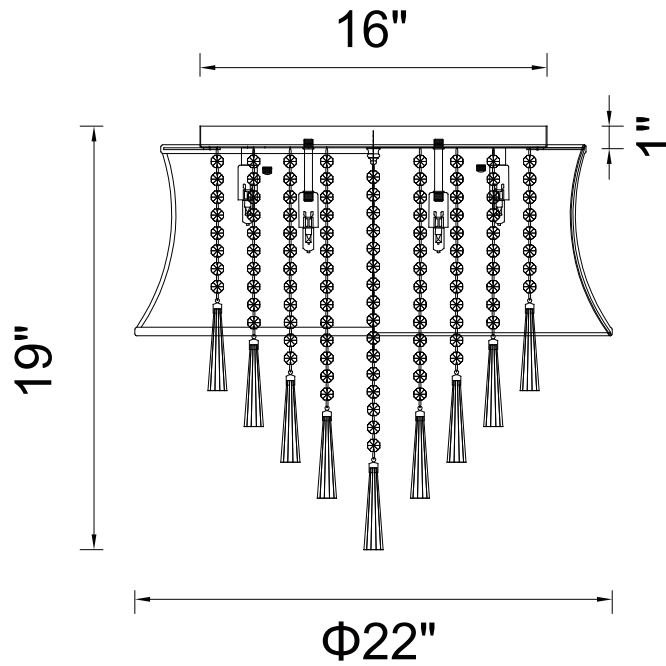

CWI LIGHTING

BRIGHTER LIVING. SIMPLIFIED.

PROJECT: _____

FIXTURE TYPE: _____

LOCATION: _____

CONTACT/PHONE: _____

Item	5532C22C
Collection	FRANCA
Finish	Chrome
Glass	-----
Crystal	Clear
Input	120V AC,60HZ,AC

Shade	Off White
Length/Dia.	22"
Width/Ext.	-----
Height	19"
Maximum	-----
Lumens	-----

Light Source	G9
Bulb Info.	8x40W
Included	-----
Dimmable	No
Color	-----
Weight	-----